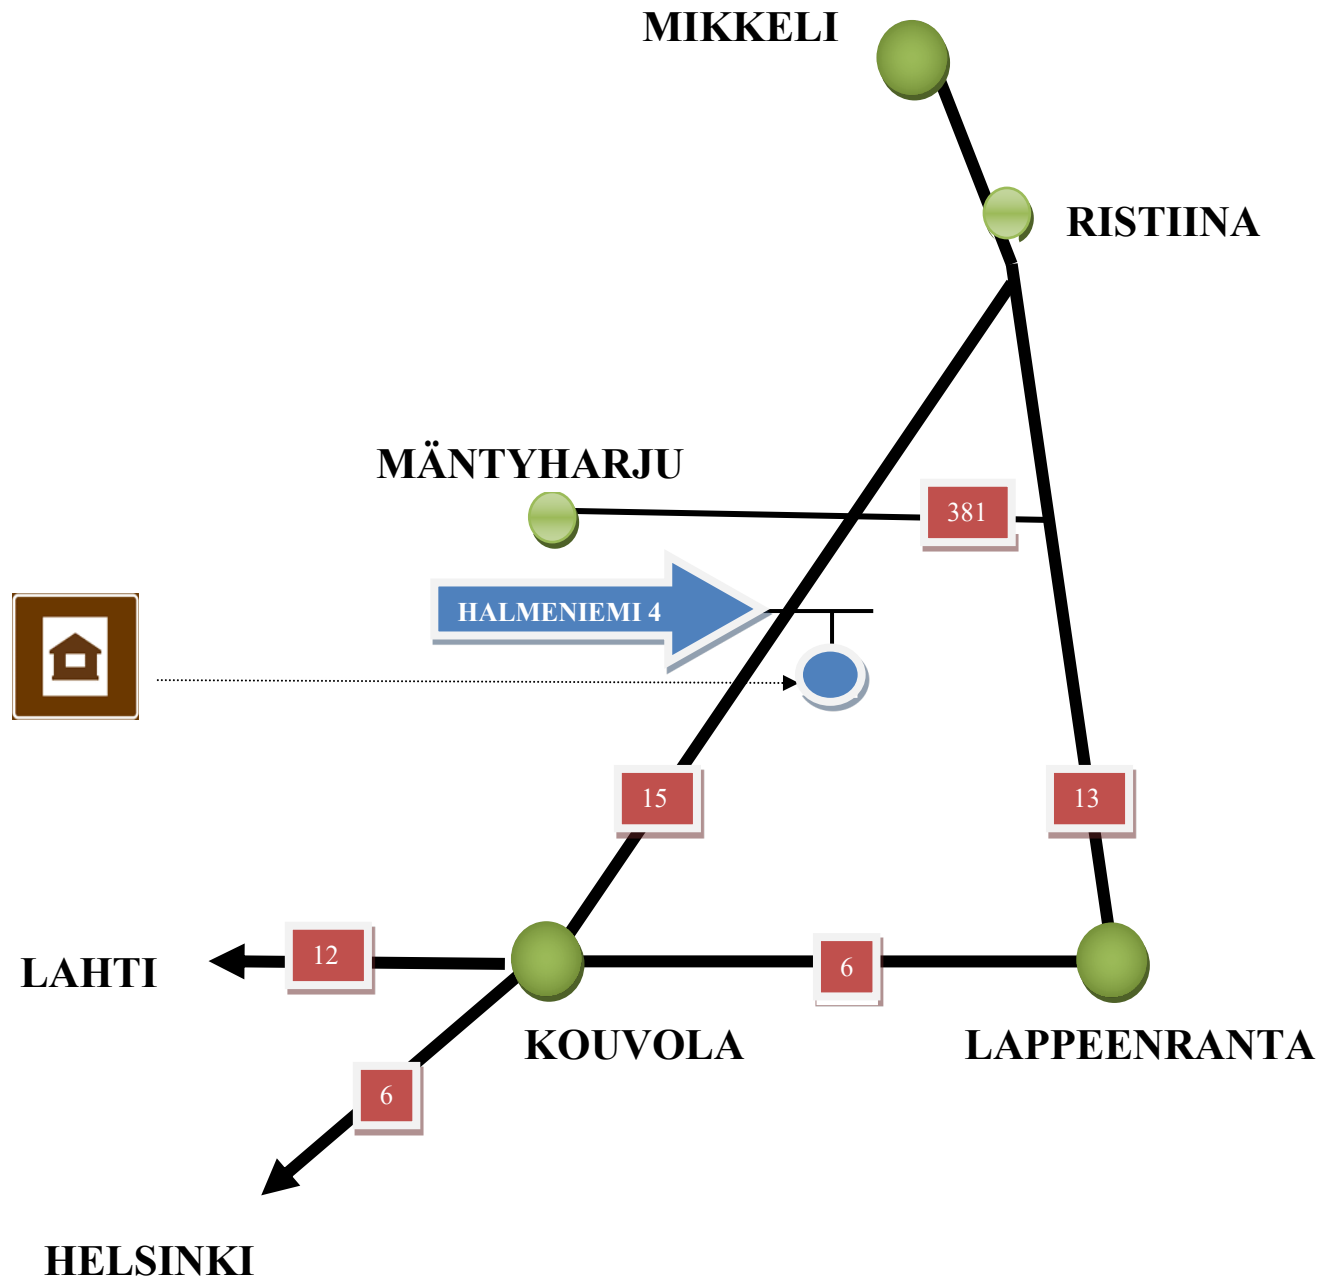

Kapiaisen Lomamökit
Haapiontie 87
52850 Halmeniemi
Phone: 0400 750 639

Driving directions to Kapiainen Cottages

About 86 km from Lappeenranta:

- Drive along Route 6 and turn at junction 50 towards Route 13: Mikkeli/Savitaipale/Lemi. Continue along this road for about 62 km in Mikkeli direction, then turn left to Mäntyharjuntie/Route 381
- Drive along road 381 in Mäntyharju direction for about 11km, then turn left at intersection to Kouvolantie/Route 15 towards Kouvola
- Drive along Kouvolantie (route 15) for about 6km, then turn left to Halmeniementie/Route 4174

- Drive straight along Halmeniementie for about 3km
- Turn right to Haapiontie
- Follow the signs to reception

About 200 km from Helsinki. Choose the best suitable option...

Via Helsinki-Porvoo-Kouvola

- Drive from Helsinki along Route E18 towards Porvoo. At Koskenkylä intersection turn to Route 6 towards Kouvola.
- From Kouvola continue along Route 15 for about 60km towards Mikkeli then turn right to Halmeniementie/Reitti 4174

- Drive straight along Halmeniementie for about 3km
- Turn right to Haapiontie
- Follow the signs to reception

Via Helsinki-Lahti-Heinola-Mäntyharju center

- Drive from Helsinki in Lahti and Heinola direction, along Route E75, then continue along Route 5 towards Mikkeli until Vihantasalmi. Change to route 419 and continue towards Mäntyharju center.
- Drive to Mäntyharju center along Route 368 and turn left at first intersection of the roundabout to Varpasentie/Route 382 towards Kouvola.
- Continue along Varpasentie for 21km and turn right at the intersection towards Kouvolantie/Route 15.
- Continue along Route 15 for 6km, then turn left to Halmeniementie/Route 4174

- Drive straight along Halmeniementie for about 3km
- Turn right to Haapiontie
- Follow the signs to reception